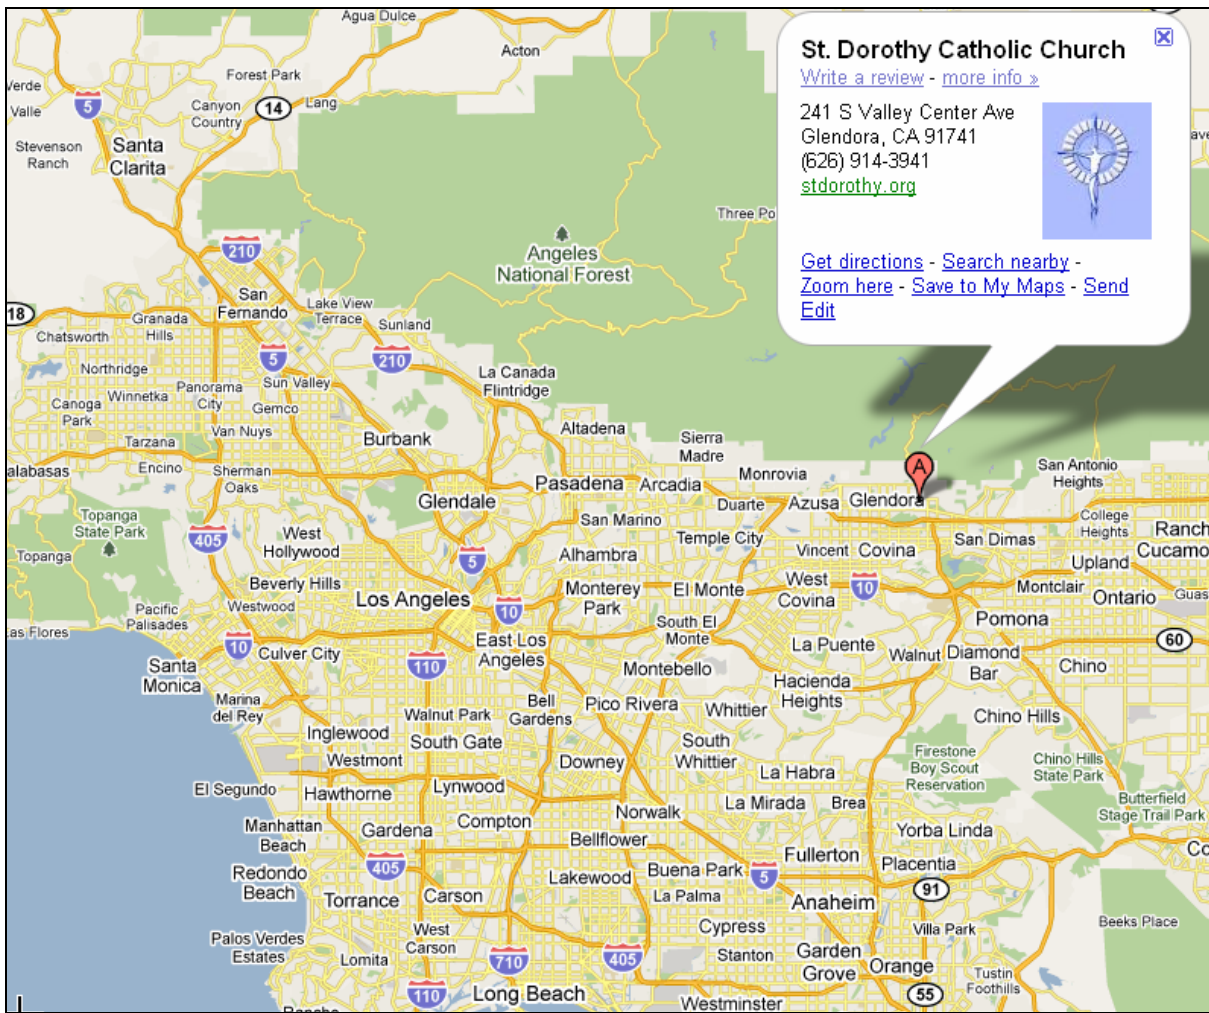

**FROM VENTURA:**

1. Take 101 Freeway East and then continue on the 134 Freeway East.
2. Merge onto the I-210 Freeway East.
3. Take the Lone Hill Ave exit. Turn left at the exit.
4. Proceed past E Route 66. Turn left at Palopinto Ave.
5. Turn right at N Valley Center Ave.
6. St. Dorothy's is on the left.

**FROM SIMI VALLEY & N. SAN FERNANDO VALLEY:**

1. Take the 118 Freeway to the 134 Freeway East.
2. Merge onto the I-210 Freeway East.
3. Take the Lone Hill Ave exit. Turn left at the exit.
4. Proceed past E Route 66. Turn left at Palopinto Ave.
5. Turn right at N Valley Center Ave.
6. St. Dorothy's is on the left.

**FROM PASADENA & LA CAÑADA-FLINTRIDGE**

1. Take the I-210 Freeway East.
2. Take the Lone Hill Ave exit. Turn left at the exit.
3. Proceed past E Route 66. Turn left at Palopinto Ave.
4. Turn right at N Valley Center Ave.
5. St. Dorothy's is on the left.

**FROM DOWNEY/NORWALK**

1. Take I-605 Freeway North.
2. Merge onto the I-210 Freeway East.
3. Take the Lone Hill Ave exit. Turn left at the exit.
4. Proceed past E Route 66. Turn left at Palopinto Ave.
5. Turn right at N Valley Center Ave.
6. St. Dorothy's is on the left.